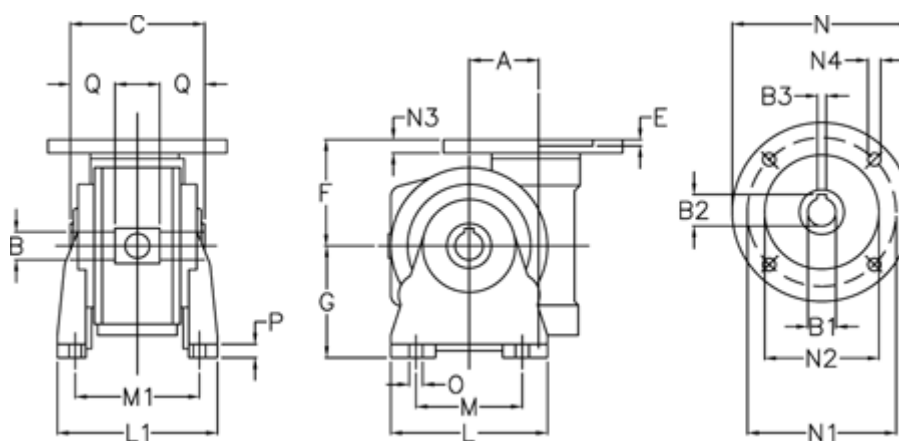

Data Sheet

Article number: 3902049007322

Description: Worm gear
VF 49-V-7-63B5

Measures

A	= 49.5	G	= 82	N3	= 10.5
B	= 25 H7	L	= 110	N4	= 9.5
B1 E7	= 11	L1	= 124	O	= 8.5
B2	= 12.8	M	= 63	P	= 12
B3 H9	= 4	M1	= 98.5	Q	= 22.5
C	= 82	N	= 140		
E	= 3	N1	= 115		
F	= 70	N2	= 95		